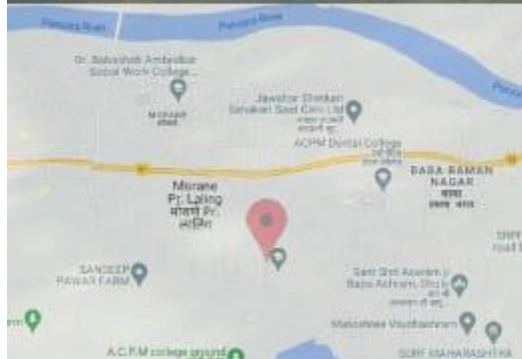

VPXF+63C, Morane Pr. Laling, Maharashtra 424002, India

Morane Pr. Laling

Maharashtra

India