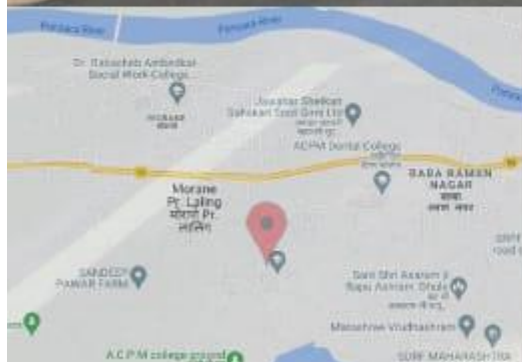

Programme report

Title of Program	'Rashtriya Ekta Diwas (National Unity Day) – 31st October2022–reg.
Participant Type (tick applicable)	UG students ACPM MC Dhule
Date and Duration of Program	31/10/2022, 10 am to 11 am
Venue of the program/event	College campus, ACPM MC Dhule
Program Organized by (Department/Committee/Unit)	NSS unit, ACPM Medical College, Dhule
Program in-charge	1. Dr. Ganesh V. Kulkarni, NSS Program Officer 2. Dr. SubhashBothikar, NSS Assistant Program Officer 3. Dr.SakshiAgrawal, NSS Assistant Program Officer
Name of Faculty/ Guest Speaker	- Dr. PrashantSolanke sir, Dean ACPM MC Dhule - Dr. R. V. Patil, Med. Superintendent, ACPM MC Dhule - NSS members - UG students
Supporting staff member	UG students
Vote of thanks presented by	-----
Geo-tagged photos (tick applicable)	Yes
Number of participants (attended program/event)	30
Brief about the Program (Activity/Event details)	On 31/10/2022, 500 meter race was conducted by NSS unit, ACPM MC Dhule. 30 UG students participate in this 'Run for Unity program'. 'Unit pledge' was taken by all participant students & also by supporting staff member. Photographs for this program were taken. This program was conducted under guidance of Dean, Dr. PrashantSolanke sir.

Morane Pr. Laling

Maharashtra

India

VPXF+63C, Morane Pr. Laling, Maharashtra 424002, India

Morane Pr. Laling
Maharashtra

India

The White House, Dhule, Maharashtra 424002, India
Dhule
Maharashtra
India

VPXF+63C, Morane Pr. Laling, Maharashtra 424002, India